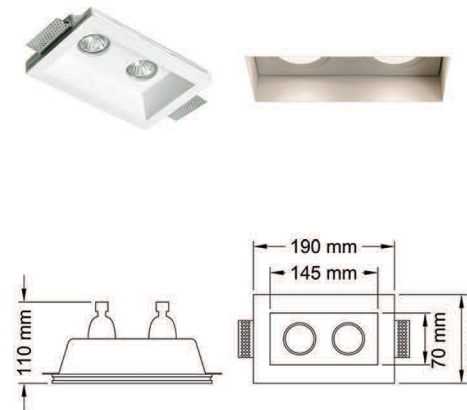

TRIMLESS-005

Code: TR005
Luminous flux: 1080 lm
Color temperature: 3000K, 4000K
Wattage: 14 W
Voltage: 220 VAC
CRI>80
Installation: Recessed
Body: Gybsum
Cut Size: 193X123mm