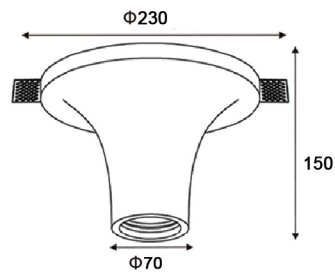

TRIMLESS-009

Code: TR009
Luminous flux: 540 lm
Color temperature: 3000K, 4000K, 6000K
Wattage: 7 W
Voltage: 220 VAC
CRI>80
Installation: Recessed
Body: Gybsum
Cut Size: $\varnothing$ 383 mm