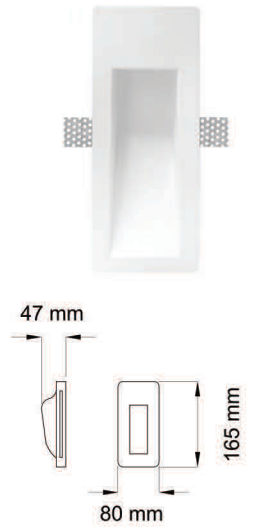

PANIZ-L-M

Code: p-l-M
Luminous flux: 220 lm
Color temperature: 3000K, 4000K
Wattage: 3 W
Voltage: 220 VAC
Installation: Recessed
Body: Gybsum
Cut Size: ∇ 85X170mm