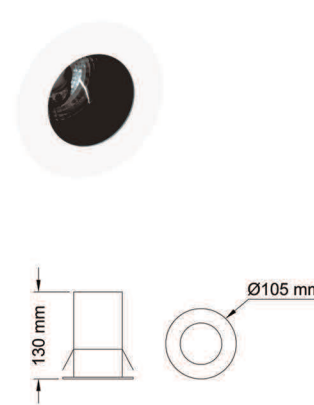

Color:

DARK LIGHT-4

Code: DL4
 Luminous flux: 3600 lm
 Color temperature: 3000K, 4000K
 Wattage: 40 W
 Voltage: 220 VAC
 CRI>80
 Installation: Recessed
 Cut Size: ∇ 175X175 mm

Color:

DARK LIGHT-109M

Code: DL109M
 Luminous flux: 900 lm
 Color temperature: 3000K, 4000K
 Wattage: 10 W
 Voltage: 220 VAC
 CRI>80
 Installation: Recessed
 Cut Size: \varnothing 95mm

Color:

DARK LIGHT-105M

Code: DL105M
 Luminous flux: 540 lm
 Color temperature: 3000K, 4000K
 Wattage: 6 W
 Voltage: 220 VAC
 CRI>80
 Installation: Recessed
 Cut Size: \varnothing 70mm

Color:

DARK LIGHT-109C

Code: DL109C
 Luminous flux: 900 lm
 Color temperature: 3000K, 4000K
 Wattage: 10 W
 Voltage: 220 VAC
 CRI>80
 Installation: Recessed
 Cut Size: \varnothing 95 mm

Color:

DARK LIGHT-105C

Code: DL105C
 Luminous flux: 540 lm
 Color temperature: 3000K, 4000K
 Wattage: 6 W
 Voltage: 220 VAC
 CRI>80
 Installation: Recessed
 Cut Size: \varnothing 75 mm

LED PANEL (12X12 Cm)

Code: LP 12x12
 Luminous flux: 1338 lm
 Color temperature: 3000K, 4000K, 6000K
 Wattage: 16 W
 Voltage: 220 VAC
 CRI>80
 Installation: Recessed
 Body: Aluminum
 Cut Size: ∇ 99X99 mm