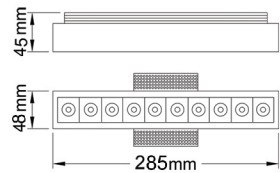

HERA-006

Code: H 006
 Luminous flux: 2800 lm
 Color temperature: 3000K, 4000K
 Wattage: 24 W
 Voltage: 220 VAC
 CRI>80
 Installation: Recessed
 Body: Aluminum
 Cut Size: ∇ 40X275 mm

HERA-1406

Code: H 1406
 Luminous flux: 540 lm
 Color temperature: 3000K, 4000K
 Wattage: 6 W
 Voltage: 220 VAC
 CRI>80
 Installation: Recessed
 Body: Aluminum
 Cut Size: ∇ \varnothing 70 mm