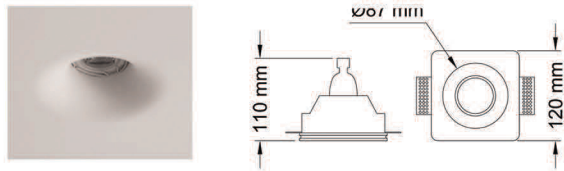

TRIMLESS-006

Code: TR006
 Luminous flux: 1950 lm
 Color temperature: 3000K, 4000K
 Wattage: 30 W
 Voltage: 220 VAC
 CRI>90
 Installation: Recessed
 Body: Gybsum
 Cut Size: 327X47mm

TRIMLESS-007

Code: TR007
 Luminous flux: 540 lm
 Color temperature: 3000K, 4000K
 Wattage: 7 W
 Voltage: 220 VAC
 CRI>80
 Installation: Recessed
 Body: Gybsum
 Cut Size: \sphericalangle 123X123mm