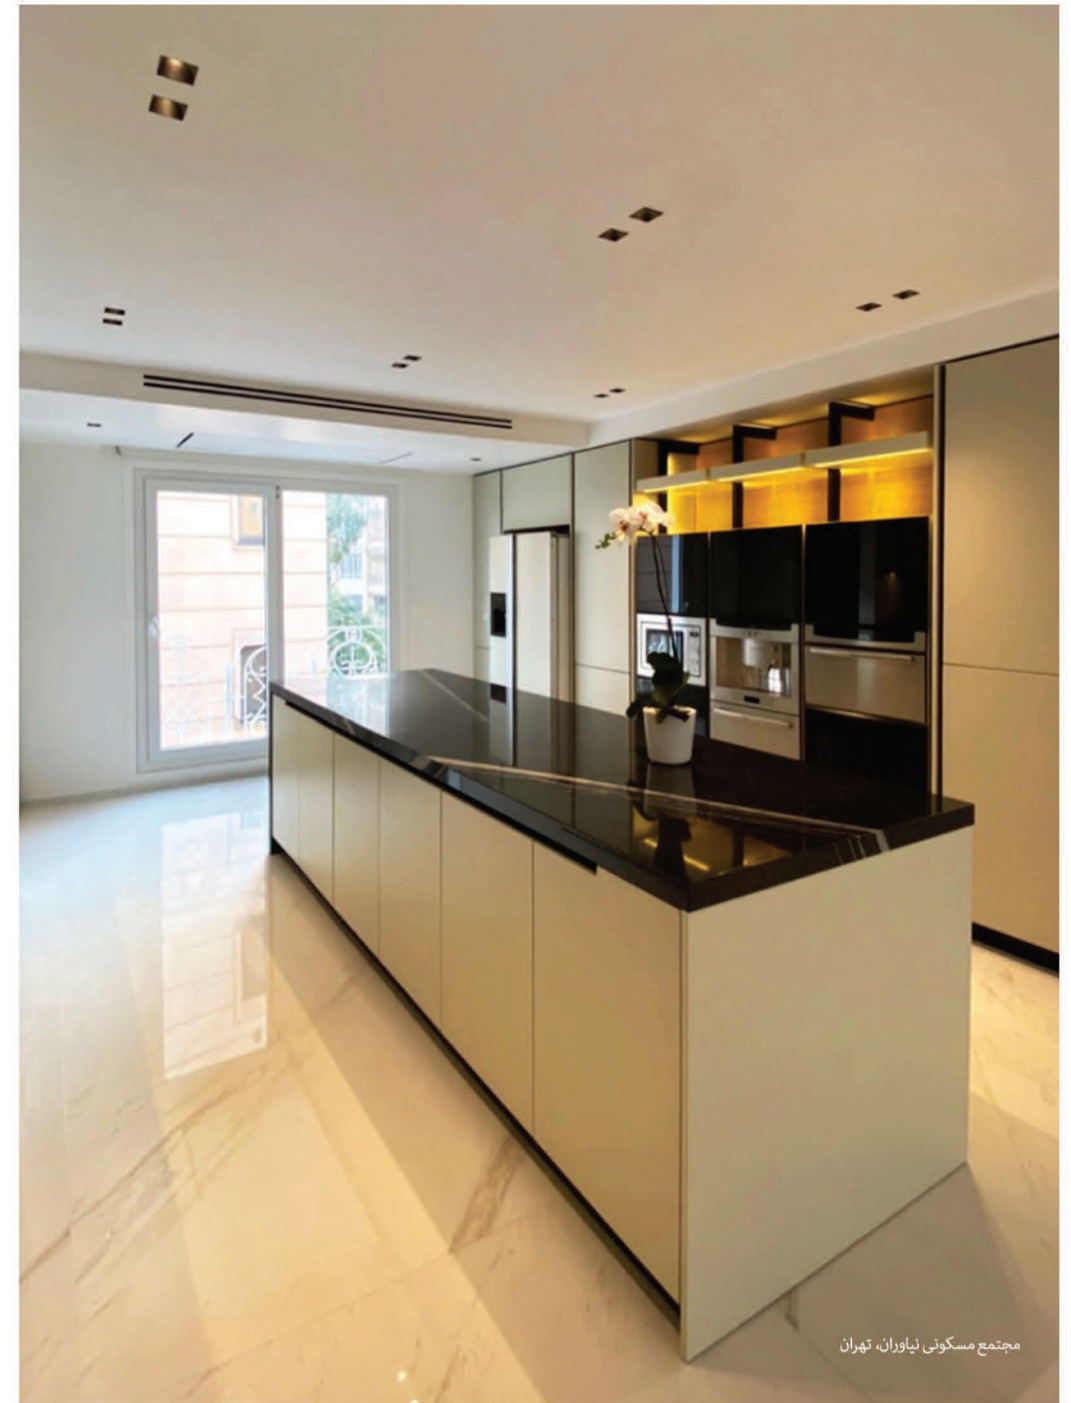

مجتمع مسكونی نیاوران، تهران