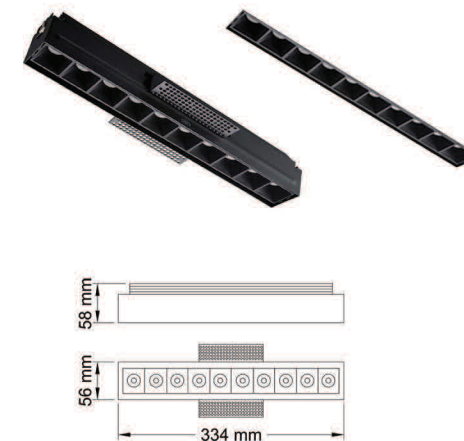

TRIMLESS-006

Code: TR006
Luminous flux: 1950 lm
Color temperature: 3000K, 4000K
Wattage: 30 W
Voltage: 220 VAC
CRI>90
Installation: Recessed
Body: Gybsum
Cut Size: 327X47mm