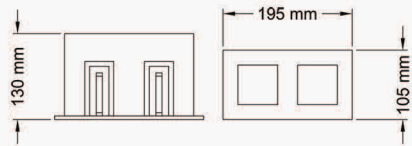

Code: DL 2SP
 Luminous flux: 1800 lm
 Color temperature: 3000K, 4000K
 Wattage: 20 W
 Voltage: 220 VAC
 CRI>80
 Installation: Recessed
 Cut Size: ∇ 265X95 mm

Color:

DARK LIGHT-109S

Code: DL109S
 Luminous flux: 900 lm
 Color temperature: 3000K, 4000K
 Wattage: 10 W
 Voltage: 220 VAC
 CRI>80
 Installation: Recessed
 Cut size: ∇ 95X95 mm

Color:

DARK LIGHT-105S

Code: DL105S
 Luminous flux: 540 lm
 Color temperature: 3000K, 4000K
 Wattage: 6 W
 Voltage: 220 VAC
 CRI>80
 Installation: Recessed
 Cut Size: ∇ 75X75 mm

Color:

DARK LIGHT-2

Code: DL 2
 Luminous flux: 1800 lm
 Color temperature: 3000K, 4000K
 Wattage: 20 W
 Voltage: 220 VAC
 CRI>80
 Installation: Recessed
 Cut Size: ∇ 175X95 mm

Color:

DARK LIGHT-105 CW

Code: DL105CW
 Luminous flux: 540 lm
 Color temperature: 3000K, 4000K
 Wattage: 6 W
 Voltage: 220 VAC
 CRI>80
 Installation: Recessed
 Cut Size: ∇ Ø73 mm

Color:

DARK LIGHT-3

Code: DL3
 Luminous flux: 2700 lm
 Color temperature: 3000K, 4000K
 Wattage: 30 W
 Voltage: 220 VAC
 CRI>80
 Installation: Recessed
 Cut Size: ∇ 265X95 mm