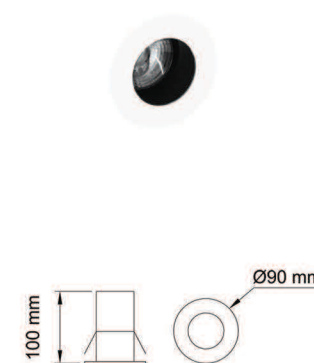

DARK LIGHT-105C

Code: DL105C
Luminous flux: 540 lm
Color temperature: 3000K, 4000K
Wattage: 6 W
Voltage: 220 VAC
CRI>80
Installation: Recessed
Cut Size: $\varnothing$ 75 mm

Color: ☐ ☒