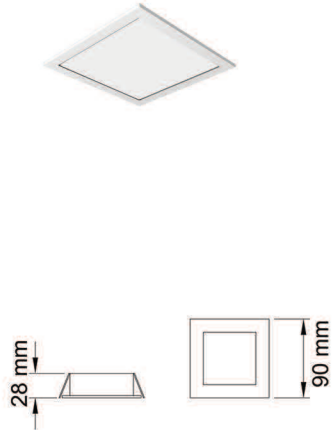

HERA-006

Code: H 006
 Luminous flux: 2800 lm
 Color temperature: 3000K, 4000K
 Wattage: 24 W
 Voltage: 220 VAC
 CRI>80
 Installation: Recessed
 Body: Aluminum
 Cut Size: ∇ 40X275 mm

HERA-1406

Code: H 1406
 Luminous flux: 540 lm
 Color temperature: 3000K, 4000K
 Wattage: 6 W
 Voltage: 220 VAC
 CRI>80
 Installation: Recessed
 Body: Aluminum
 Cut Size: ∇ \varnothing 70 mm

Color:

LED PANEL (9X9 Cm)

Code: LP 9x9
 Luminous flux: 695 lm
 Color temperature: 3000K, 4000K, 6000K
 Wattage: 8 W
 Voltage: 220 VAC
 CRI>80
 Installation: Recessed
 Body: Aluminum
 Cut Size: ∇ 70X70mm

LED PANEL (12X12 Cm)

Code: LP 12x12
 Luminous flux: 1338 lm
 Color temperature: 3000K, 4000K, 6000K
 Wattage: 16 W
 Voltage: 220 VAC
 CRI>80
 Installation: Recessed
 Body: Aluminum
 Cut Size: ∇ 99X99 mm