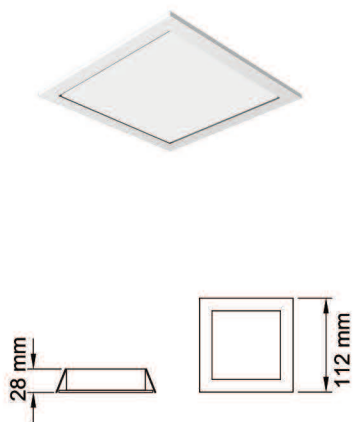

Color:

LED PANEL (9X9 Cm)

Code: LP 9x9
 Luminous flux: 695 lm
 Color temperature: 3000K, 4000K, 6000K
 Wattage: 8 W
 Voltage: 220 VAC
 CRI>80
 Installation: Recessed
 Body: Aluminum
 Cut Size: ∇ 70X70mm

LED PANEL (12X12 Cm)

Code: LP 12x12
 Luminous flux: 1338 lm
 Color temperature: 3000K, 4000K, 6000K
 Wattage: 16 W
 Voltage: 220 VAC
 CRI>80
 Installation: Recessed
 Body: Aluminum
 Cut Size: ∇ 99X99 mm