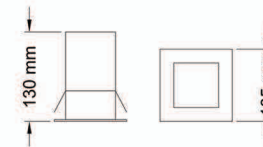

Code: DL 2SP
 Luminous flux: 1800 lm
 Color temperature: 3000K, 4000K
 Wattage: 20 W
 Voltage: 220 VAC
 CRI>80
 Installation: Recessed
 Cut Size: ∇ 265X95 mm

Color:

DARK LIGHT-109S

Code: DL109S
 Luminous flux: 900 lm
 Color temperature: 3000K, 4000K
 Wattage: 10 W
 Voltage: 220 VAC
 CRI>80
 Installation: Recessed
 Cut size: ∇ 95X95 mm