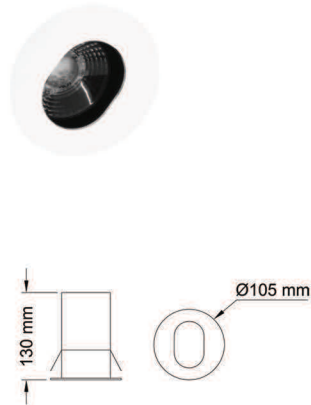

Color:

DARK LIGHT-105 CW

Code: DL105CW
 Luminous flux: 540 lm
 Color temperature: 3000K, 4000K
 Wattage: 6 W
 Voltage: 220 VAC
 CRI>80
 Installation: Recessed
 Cut Size: ∇ Ø73 mm

Color:

DARK LIGHT-3

Code: DL3
 Luminous flux: 2700 lm
 Color temperature: 3000K, 4000K
 Wattage: 30 W
 Voltage: 220 VAC
 CRI>80
 Installation: Recessed
 Cut Size: ∇ 265X95 mm

Color:

DARK LIGHT-4

Code: DL4
 Luminous flux: 3600 lm
 Color temperature: 3000K, 4000K
 Wattage: 40 W
 Voltage: 220 VAC
 CRI>80
 Installation: Recessed
 Cut Size: ∇ 175X175 mm

Color:

DARK LIGHT-109M

Code: DL109M
 Luminous flux: 900 lm
 Color temperature: 3000K, 4000K
 Wattage: 10 W
 Voltage: 220 VAC
 CRI>80
 Installation: Recessed
 Cut Size: \varnothing 95mm