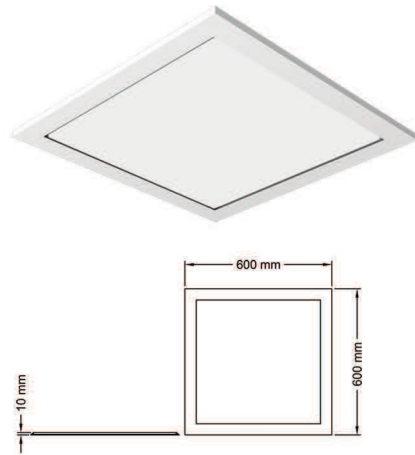

LED PANEL (60X60 Cm)

Code: LP 60x60
Luminous flux: 3980 lm
Color temperature: 3000K, 4000K, 6000K
Wattage: 48 W
Voltage: 220 VAC
CRI>80
Installation: Recessed
Body: Aluminum