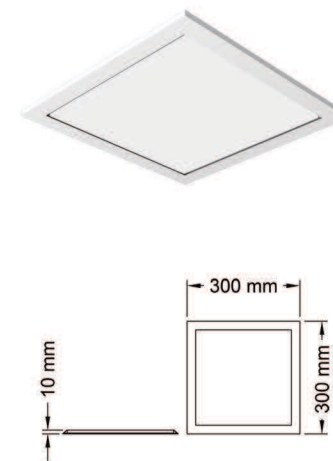

LED PANEL (30X30 Cm)

Code: LP 30x30
Luminous flux: 1660 lm
Color temperature: 3000K, 4000K, 6000K
Wattage: 20 W
Voltage: 220 VAC
CRI>80
Installation: Recessed
Body: Aluminum