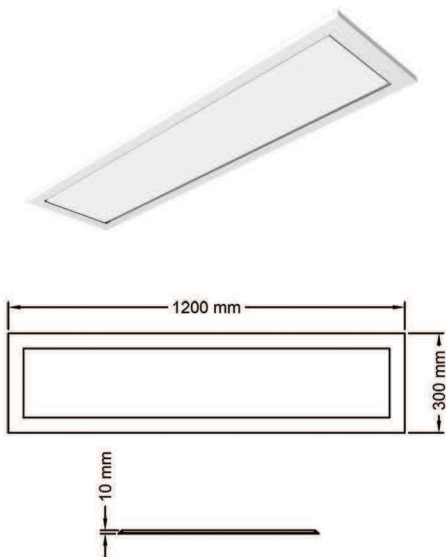

Color:

LED PANEL (9X9 Cm)

Code: LP 9x9
 Luminous flux: 695 lm
 Color temperature: 3000K, 4000K, 6000K
 Wattage: 8 W
 Voltage: 220 VAC
 CRI>80
 Installation: Recessed
 Body: Aluminum
 Cut Size: ∇ 70X70mm

LED PANEL (12X12 Cm)

Code: LP 12x12
 Luminous flux: 1338 lm
 Color temperature: 3000K, 4000K, 6000K
 Wattage: 16 W
 Voltage: 220 VAC
 CRI>80
 Installation: Recessed
 Body: Aluminum
 Cut Size: ∇ 99X99 mm

LIANA 505 P

Code: L505P
 Luminous flux: 450 lm
 Color temperature: 3000K, 6000K
 Wattage: 5 W
 Voltage: 220 VAC
 CRI>80
 Installation: Recessed
 Body: Aluminum
 Cut Size: ∇ \varnothing 45 mm

MACROSOL-N

Code: Macrosol-n
 Luminous flux: 210 lm
 Color temperature: 3000K, 4000K, 6500K
 Wattage: 3 W
 Voltage: 220 VAC
 CRI>80
 Installation: Recessed
 Body: Aluminum
 Cut Size: ∇ \varnothing 33 mm

LED PANEL (60X60 Cm)

Code: LP 60x60
 Luminous flux: 3980 lm
 Color temperature: 3000K, 4000K, 6000K
 Wattage: 48 W
 Voltage: 220 VAC
 CRI>80
 Installation: Recessed
 Body: Aluminum

LED PANEL (22X22 Cm)

Code: LP 22x22
 Luminous flux: 1980 lm
 Color temperature: 3000K, 4000K, 6000K
 Wattage: 22 W
 Voltage: 220 VAC
 CRI>80
 Installation: Recessed
 Body: Aluminum
 Cut Size: 207X207 mm