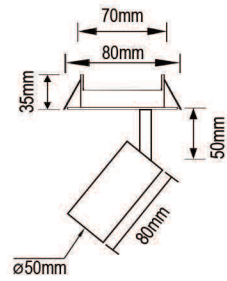

HERA- 002

Code: H 002
Luminous flux: 630/1080 lm
Color temperature: 3000K, 4000K
Wattage: 7 W
Voltage: 220 VAC
CRI>80
Installation: Recessed
Body: Aluminum
Cut Size: $\varnothing 70$ mm

Body Color: ☐ ☒

HERA- 002

Code: H 002
Luminous flux: 630/1080 lm
Color temperature: 3000K, 4000K
Wattage: 12 W
Voltage: 220 VAC
CRI>80
Installation: Recessed
Body: Aluminum
Cut Size: $\varnothing 70$ mm

Body Color: ☐ ☒