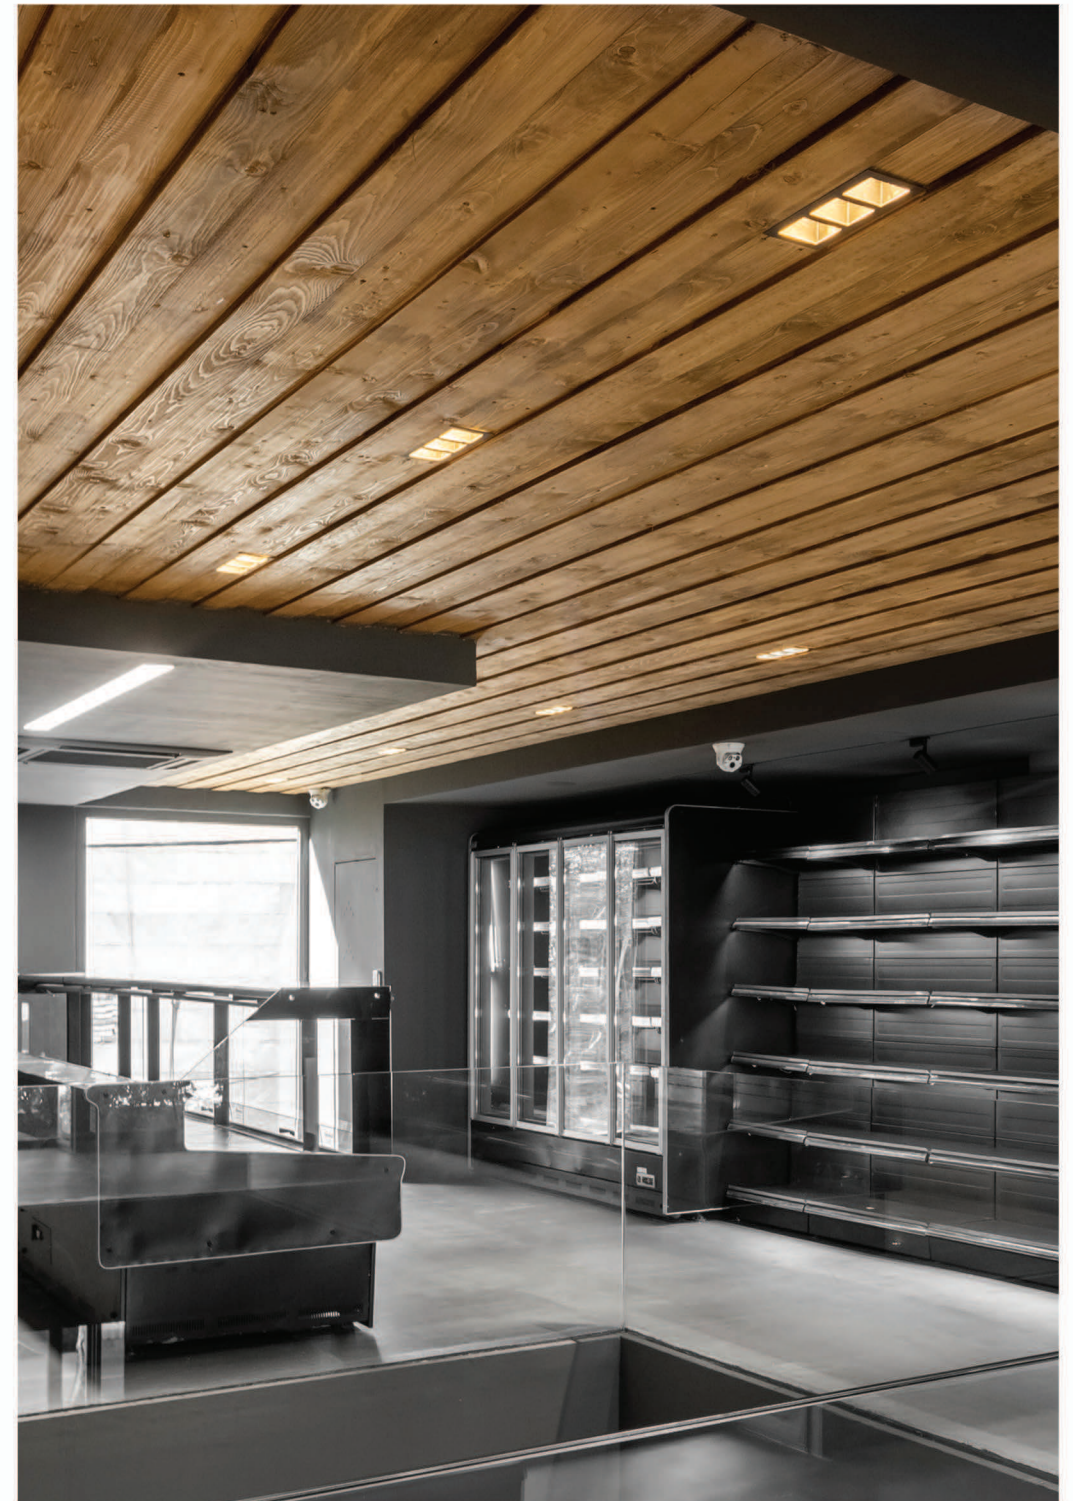

Color:

DARK LIGHT-4

Code: DL4
 Luminous flux: 3600 lm
 Color temperature: 3000K, 4000K
 Wattage: 40 W
 Voltage: 220 VAC
 CRI>80
 Installation: Recessed
 Cut Size: ∇ 175X175 mm

Color:

DARK LIGHT-109M

Code: DL109M
 Luminous flux: 900 lm
 Color temperature: 3000K, 4000K
 Wattage: 10 W
 Voltage: 220 VAC
 CRI>80
 Installation: Recessed
 Cut Size: \varnothing 95mm