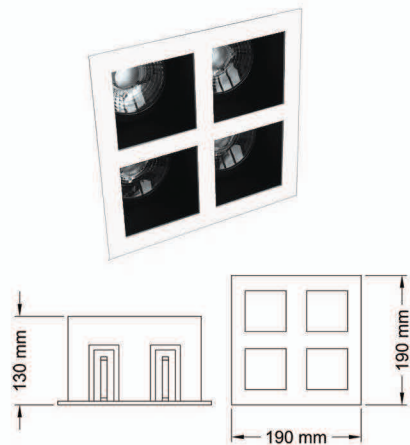

DARK LIGHT-4

Code: DL4
Luminous flux: 3600 lm
Color temperature: 3000K, 4000K
Wattage: 40 W
Voltage: 220 VAC
CRI>80
Installation: Recessed
Cut Size: ∇ 175X175 mm

Color: ☐ ☐