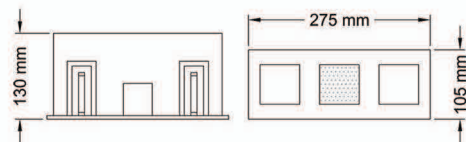

DARK LIGHT-2L

Code: DL 2L
 Luminous flux: 1800 lm
 Color temperature: 3000K, 4000K
 Wattage: 20 W
 Voltage: 220 VAC
 CRI>80
 Installation: Recessed
 Cut Size: ∇ 265X95 mm

Color:

DARK LIGHT-2SP (SPEAKER BUILT IN)

Code: DL 2SP
 Luminous flux: 1800 lm
 Color temperature: 3000K, 4000K
 Wattage: 20 W
 Voltage: 220 VAC
 CRI>80
 Installation: Recessed
 Cut Size: ∇ 265X95 mm

Color:

DARK LIGHT-109S

Code: DL109S
 Luminous flux: 900 lm
 Color temperature: 3000K, 4000K
 Wattage: 10 W
 Voltage: 220 VAC
 CRI>80
 Installation: Recessed
 Cut size: ∇ 95X95 mm