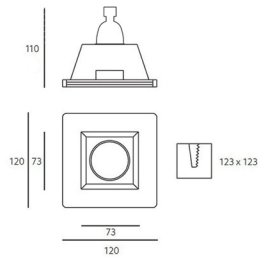

TRIMLESS-011

Code: TR011
Luminous flux: 1080 lm
Color temperature: 3000K, 4000K
Wattage: 14 W
Voltage: 220 VAC
CRI>80
Installation: Recessed
Body: Gybsum
Cut Size: $\sphericalangle$ 217X120mm