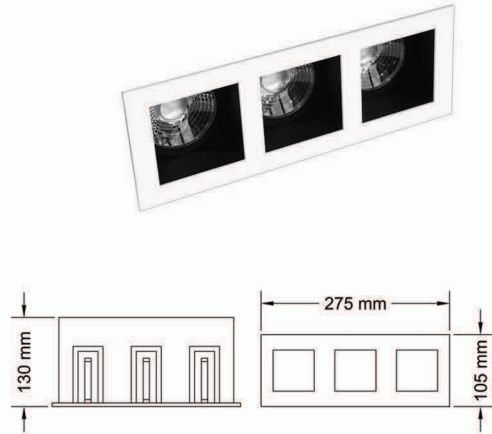

Color:

DARK LIGHT-105 CW

Code: DL105CW
 Luminous flux: 540 lm
 Color temperature: 3000K, 4000K
 Wattage: 6 W
 Voltage: 220 VAC
 CRI>80
 Installation: Recessed
 Cut Size: ∇ Ø73 mm

Color:

DARK LIGHT-3

Code: DL3
 Luminous flux: 2700 lm
 Color temperature: 3000K, 4000K
 Wattage: 30 W
 Voltage: 220 VAC
 CRI>80
 Installation: Recessed
 Cut Size: ∇ 265X95 mm