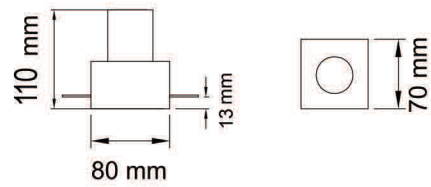

Color:

TRIMLESS-002

Code: TR002
 Luminous flux: 540 lm
 Color temperature: 3000K, 4000K
 Wattage: 6 W
 Voltage: 220 VAC
 CRI>80
 Installation: Recessed
 Body: Aluminum
 Cut Size: 175X175 mm

Color:

TRIMLESS-003