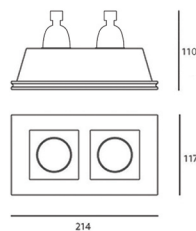

TRIMLESS-010

Code: TR010
Luminous flux: 540 lm
Color temperature: 3000K, 4000K
Wattage: 7 W
Voltage: 220 VAC
CRI>80
Installation: Recessed
Body: Gybsum
Cut Size: $\sphericalangle$ 123X123mm

TRIMLESS-011

Code: TR011
Luminous flux: 1080 lm
Color temperature: 3000K, 4000K
Wattage: 14 W
Voltage: 220 VAC
CRI>80
Installation: Recessed
Body: Gybsum
Cut Size: $\sphericalangle$ 217X120mm