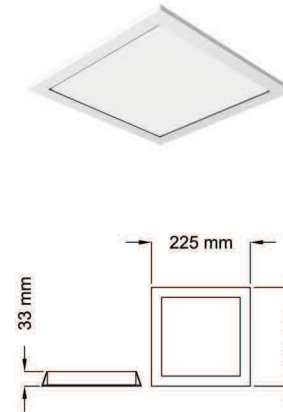

Color:

LED PANEL (9X9 Cm)

Code: LP 9x9
 Luminous flux: 695 lm
 Color temperature: 3000K, 4000K, 6000K
 Wattage: 8 W
 Voltage: 220 VAC
 CRI>80
 Installation: Recessed
 Body: Aluminum
 Cut Size: ∇ 70X70mm

LED PANEL (12X12 Cm)

Code: LP 12x12
 Luminous flux: 1338 lm
 Color temperature: 3000K, 4000K, 6000K
 Wattage: 16 W
 Voltage: 220 VAC
 CRI>80
 Installation: Recessed
 Body: Aluminum
 Cut Size: ∇ 99X99 mm

LIANA 505 P

Code: L505P
 Luminous flux: 450 lm
 Color temperature: 3000K, 6000K
 Wattage: 5 W
 Voltage: 220 VAC
 CRI>80
 Installation: Recessed
 Body: Aluminum
 Cut Size: ∇ \varnothing 45 mm

MACROSOL-N

Code: Macrosol-n
 Luminous flux: 210 lm
 Color temperature: 3000K, 4000K, 6500K
 Wattage: 3 W
 Voltage: 220 VAC
 CRI>80
 Installation: Recessed
 Body: Aluminum
 Cut Size: ∇ \varnothing 33 mm

LED PANEL (60X60 Cm)

Code: LP 60x60
 Luminous flux: 3980 lm
 Color temperature: 3000K, 4000K, 6000K
 Wattage: 48 W
 Voltage: 220 VAC
 CRI>80
 Installation: Recessed
 Body: Aluminum

LED PANEL (22X22 Cm)

Code: LP 22x22
 Luminous flux: 1980 lm
 Color temperature: 3000K, 4000K, 6000K
 Wattage: 22 W
 Voltage: 220 VAC
 CRI>80
 Installation: Recessed
 Body: Aluminum
 Cut Size: 207X207 mm