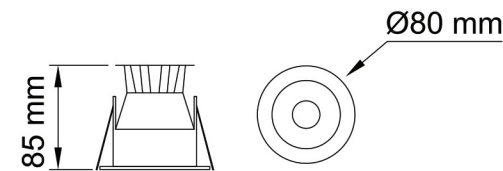

HERA-006

Code: H 006
 Luminous flux: 2800 lm
 Color temperature: 3000K, 4000K
 Wattage: 24 W
 Voltage: 220 VAC
 CRI>80
 Installation: Recessed
 Body: Aluminum
 Cut Size: ∇ 40X275 mm

HERA-1406

Code: H 1406
 Luminous flux: 540 lm
 Color temperature: 3000K, 4000K
 Wattage: 6 W
 Voltage: 220 VAC
 CRI>80
 Installation: Recessed
 Body: Aluminum
 Cut Size: ∇ \varnothing 70 mm