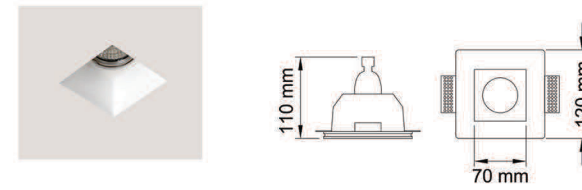

TRIMLESS-008

Code: TR008
Luminous flux: 540 lm
Color temperature: 3000K, 4000K
Wattage: 7 W
Voltage: 220 VAC
CRI>80
Installation: Recessed
Body: Gybsum
Cut Size: $\sphericalangle$ 123X123mm