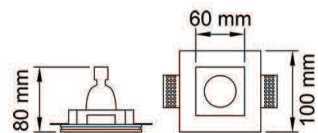

TRIMLESS-003

Code: TR003
Luminous flux: 540 lm
Color temperature: 3000K, 4000K
Wattage: 7 W
Voltage: 220 VAC
CRI>80
Installation: Recessed
Body: Aluminum
Cut Size: 80X80 mm

Color: ☐ ☐ ☐ ☐

TRIMLESS-004

Code: TR004
Luminous flux: 540 lm
Color temperature: 3000K, 4000K
Wattage: 7 W
Voltage: 220 VAC
CRI>80
Installation: Recessed
Body: Gybsum
Cut Size: 103X103 mm