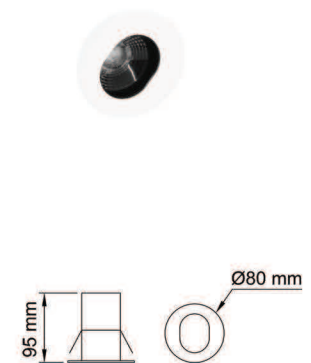

DARK LIGHT-105M

Code: DL105M
Luminous flux: 540 lm
Color temperature: 3000K, 4000K
Wattage: 6 W
Voltage: 220 VAC
CRI>80
Installation: Recessed
Cut Size: $\varnothing$ 70mm

Color: ☐ ☒