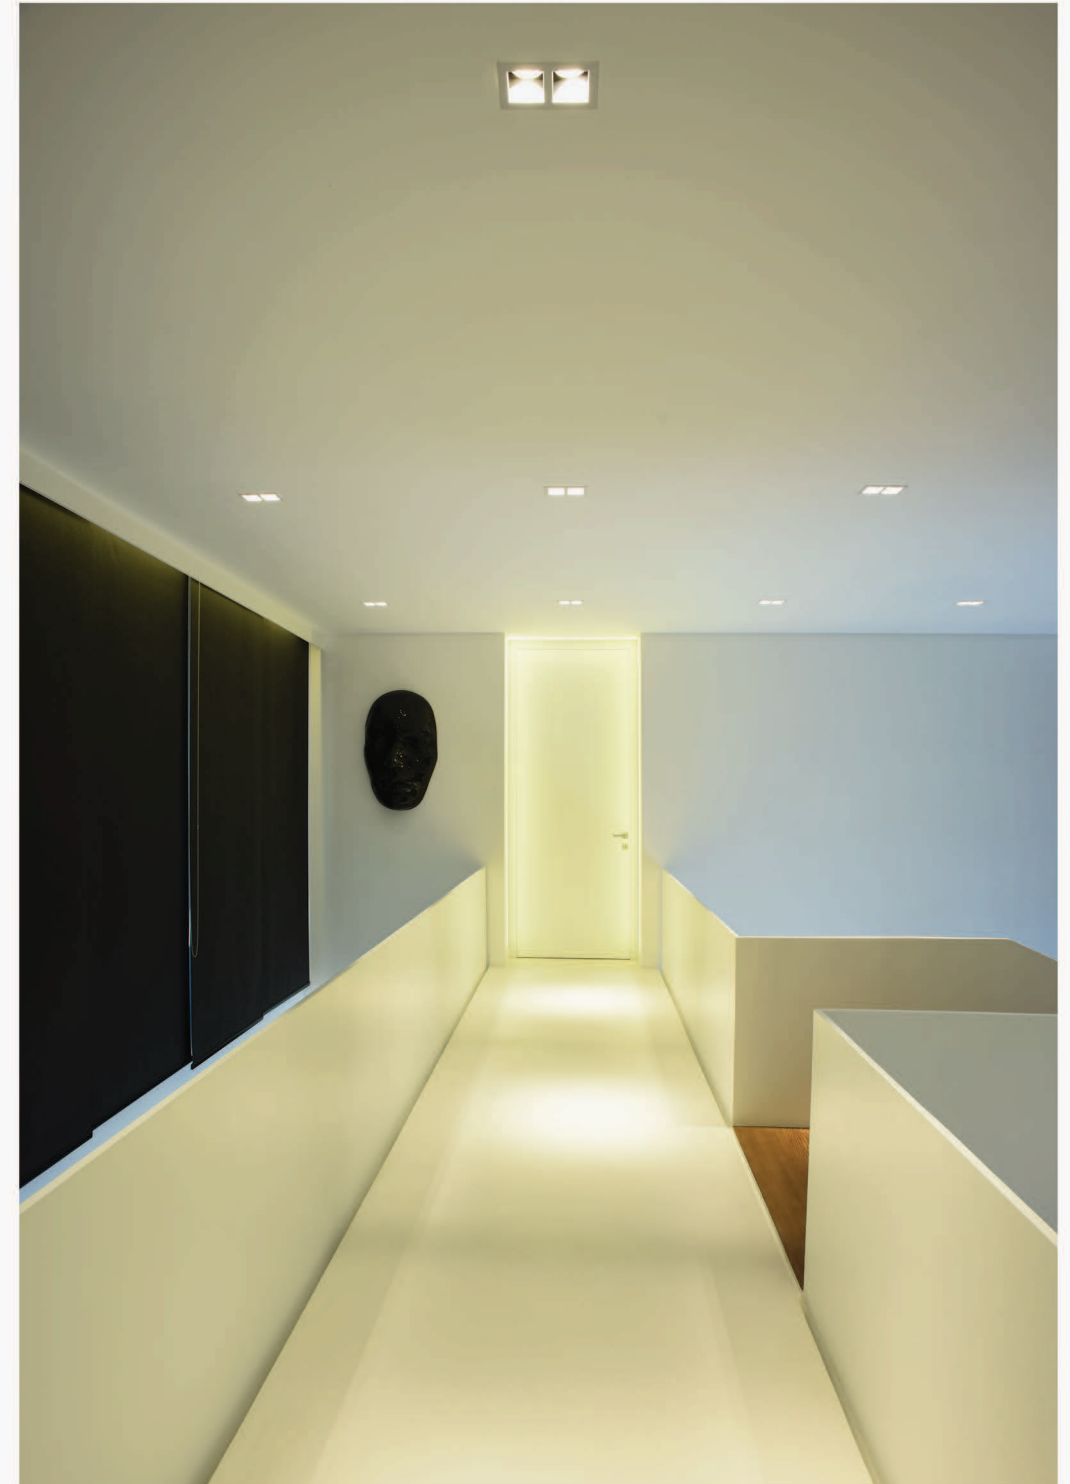

DARK LIGHT-2

Code: DL 2
Luminous flux: 1800 lm
Color temperature: 3000K, 4000K
Wattage: 20 W
Voltage: 220 VAC
CRI>80
Installation: Recessed
Cut Size: ∇ 175X95 mm

Color: ☐ ☒

DARK LIGHT-105 CW

Code: DL105CW
Luminous flux: 540 lm
Color temperature: 3000K, 4000K
Wattage: 6 W
Voltage: 220 VAC
CRI>80
Installation: Recessed
Cut Size: ∇ Ø73 mm

Color: ☐ ☒