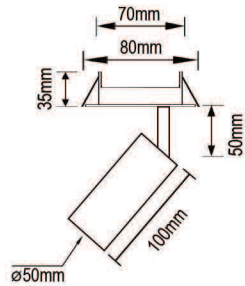

HERA- 002

Code: H 002
Luminous flux: 630/1080 lm
Color temperature: 3000K, 4000K
Wattage: 7 W
Voltage: 220 VAC
CRI>80
Installation: Recessed
Body: Aluminum
Cut Size: $\varnothing 70$ mm

Body Color: ☐ ☒