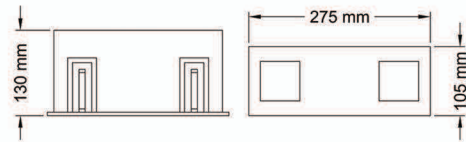

DARK LIGHT-2L

Code: DL 2L
 Luminous flux: 1800 lm
 Color temperature: 3000K, 4000K
 Wattage: 20 W
 Voltage: 220 VAC
 CRI>80
 Installation: Recessed
 Cut Size: ∇ 265X95 mm

Color:

DARK LIGHT-2SP (SPEAKER BUILT IN)