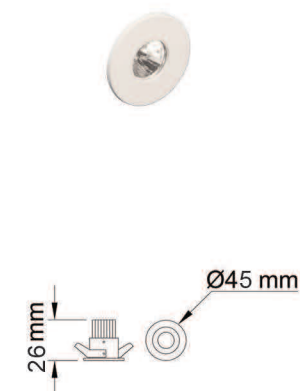

MACROSOL-N

Code: Macrosol-n
Luminous flux: 210 lm
Color temperature: 3000K, 4000K, 6500K
Wattage: 3 W
Voltage: 220 VAC
CRI>80
Installation: Recessed
Body: Aluminum
Cut Size: ∇ $\varnothing$ 33 mm